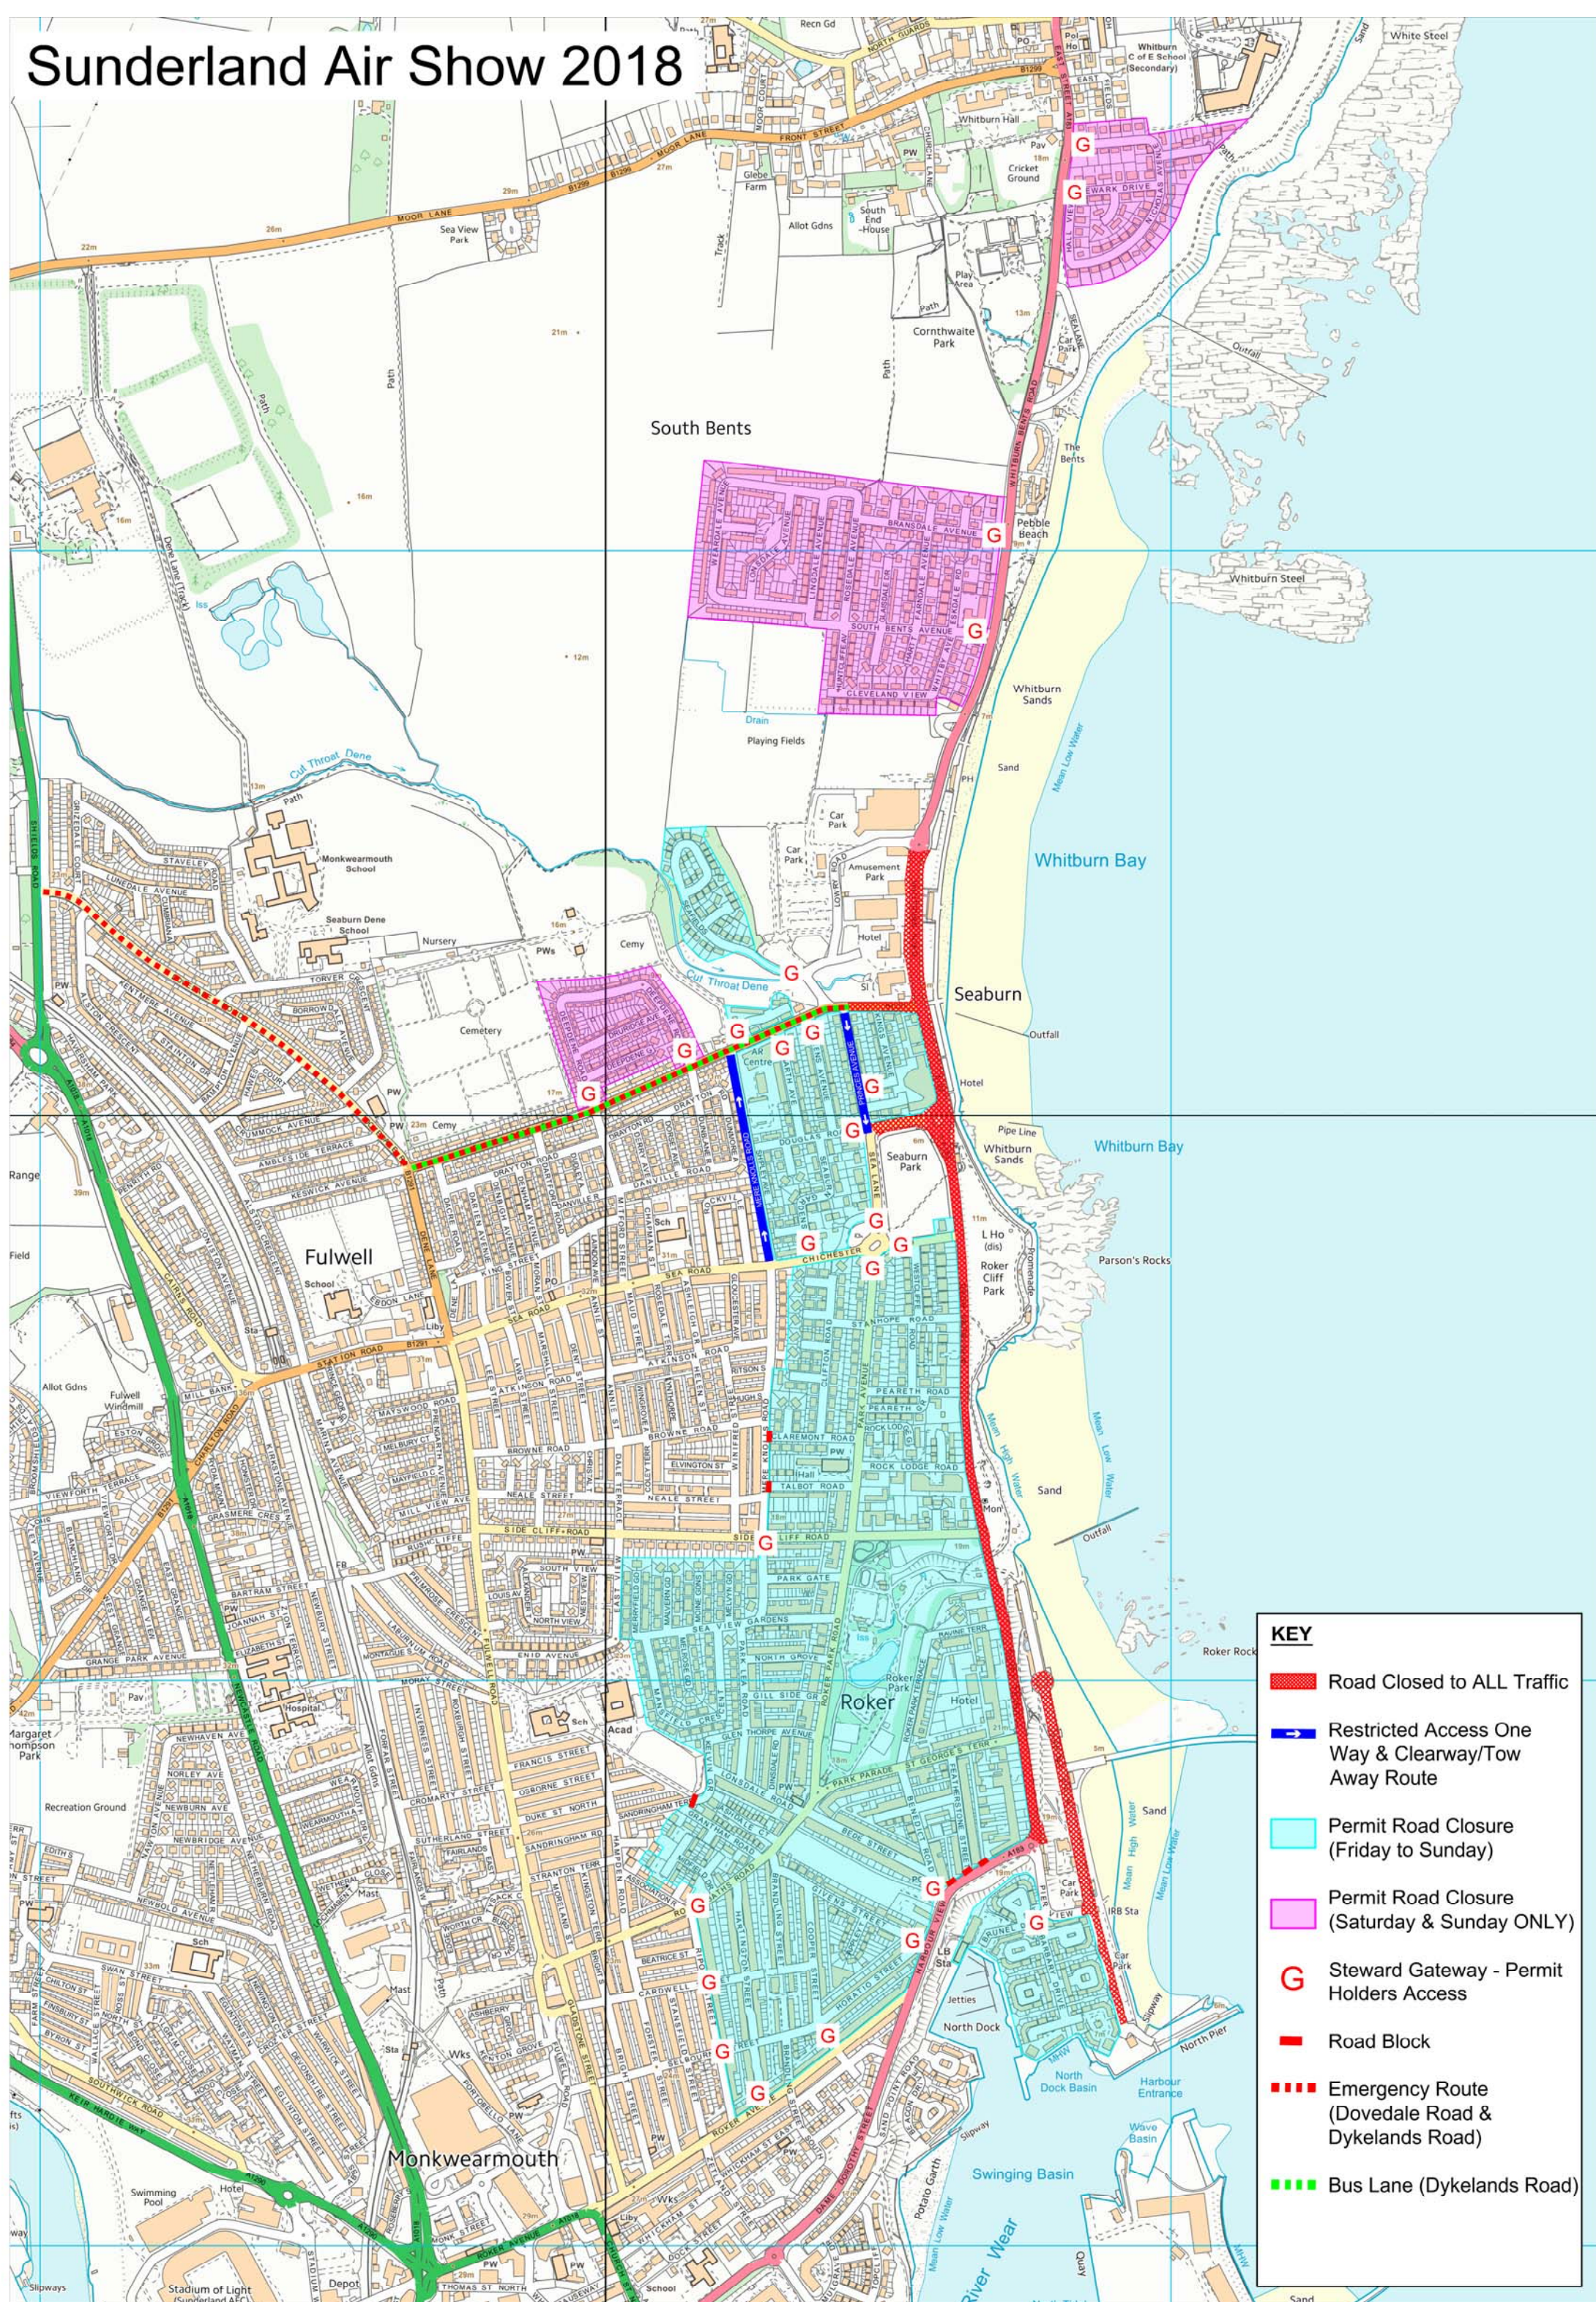

# Sunderland Air Show 2018

KEY	
	Road Closed to ALL Traffic
	Restricted Access One Way & Clearway/Tow Away Route
	Permit Road Closure (Friday to Sunday)
	Permit Road Closure (Saturday & Sunday ONLY)
	Steward Gateway - Permit Holders Access
	Road Block
	Emergency Route (Dovedale Road & Dykelands Road)
	Bus Lane (Dykelands Road)